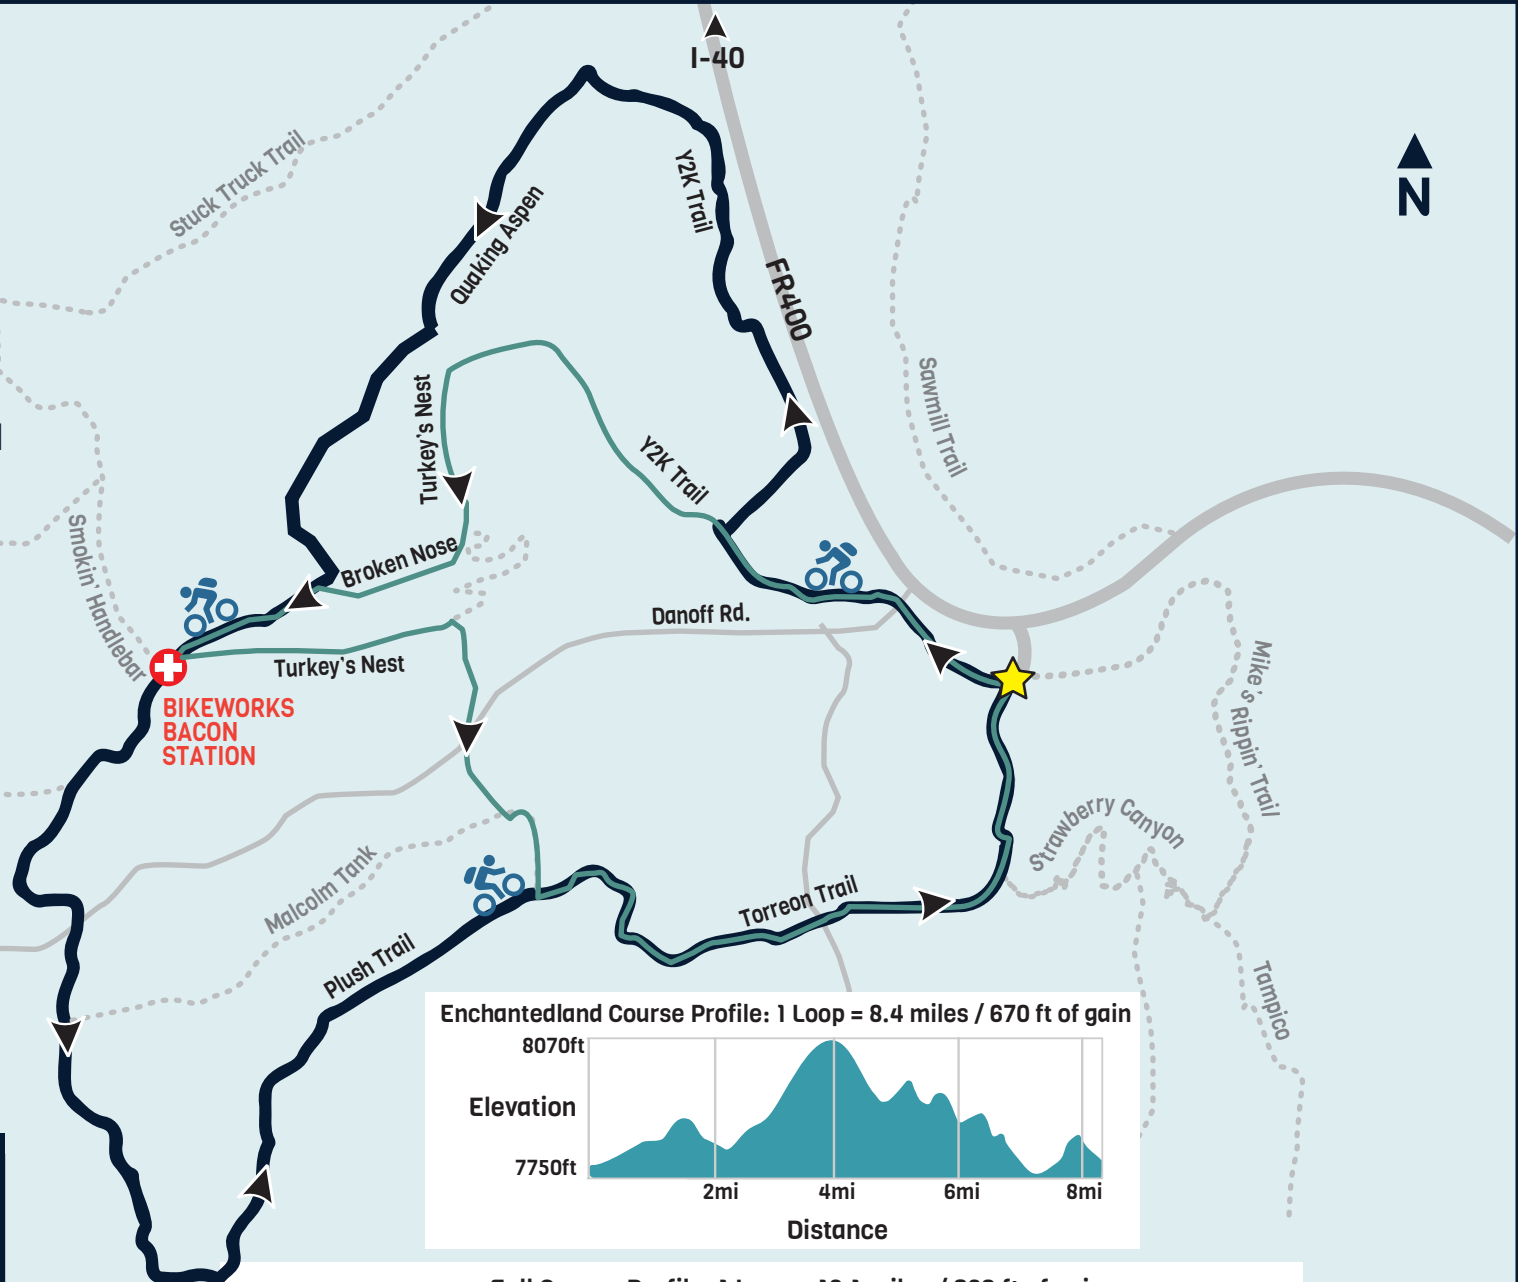

24^{Hours} IN THE ENCHANTED FOREST

COURSE MAP

McGaffey/Gallup, NM

Enchantedland Course Profile: 1 Loop = 8.4 miles / 670 ft of gain

Full Course Profile: 1 Loop = 13.1 miles / 930 ft of gain

LEGEND

- Full Course
- Enchantedland
- Non-Event Trails
- Roads
- Aid Station
- Start/Finish Line

Sanctioned by