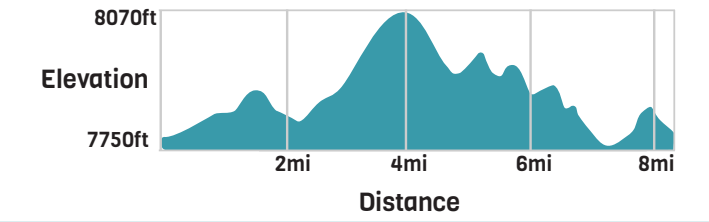

24^{Hours} IN THE ENCHANTED FOREST

COURSE MAP

McGaffey/Gallup, NM

Enchantedland Course Profile: 1 Loop = 8.4 miles / 670 ft of gain

Full Course Profile: 1 Loop = 13.1 miles / 930 ft of gain

LEGEND

- Full Course
- Enchantedland
- Non-Event Trails
- Roads
- Aid Station
- Start/Finish Line