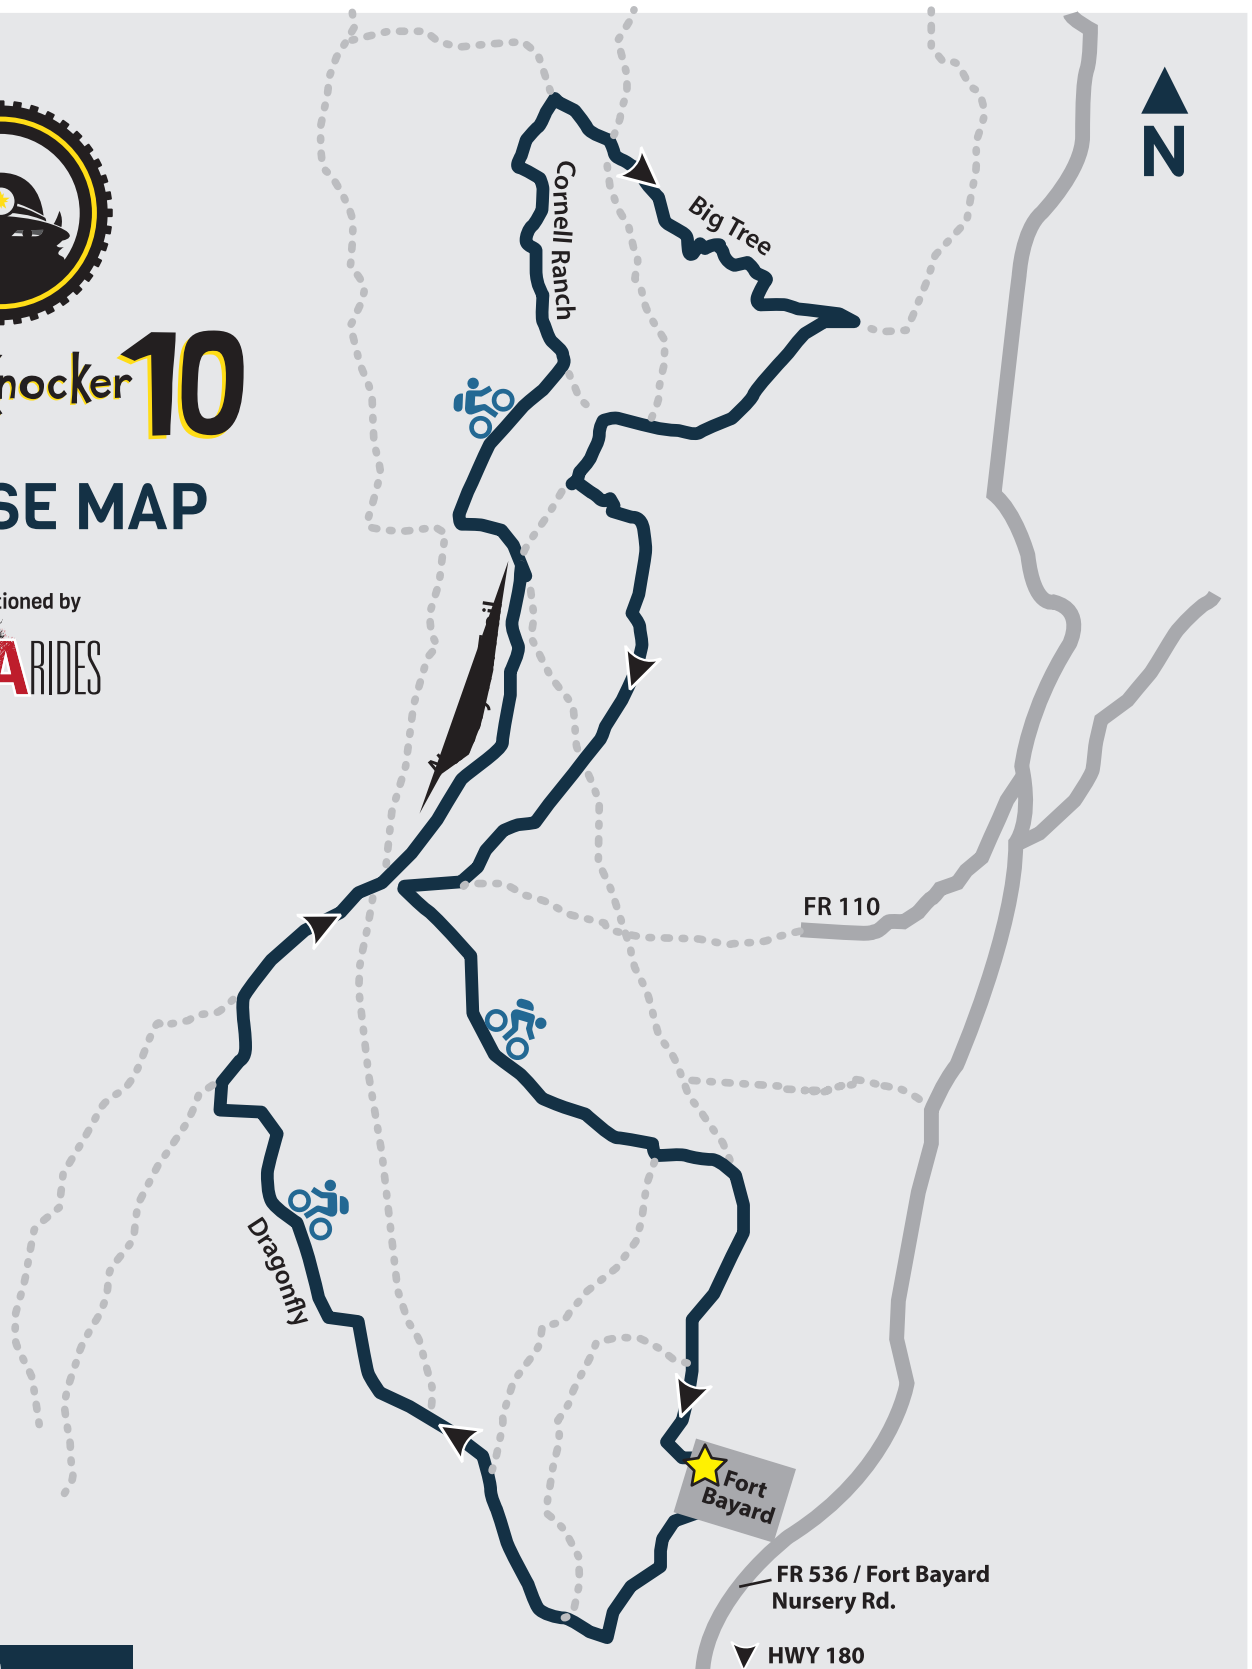

# Tommy Knocker 10

## COURSE MAP

Sanctioned by

### LEGEND

- Full Course
- Non-Event Trails
- Roads
- Start/Finish Line

Course Profile: 1 Loop = 13.2 miles / 1015 ft of gain