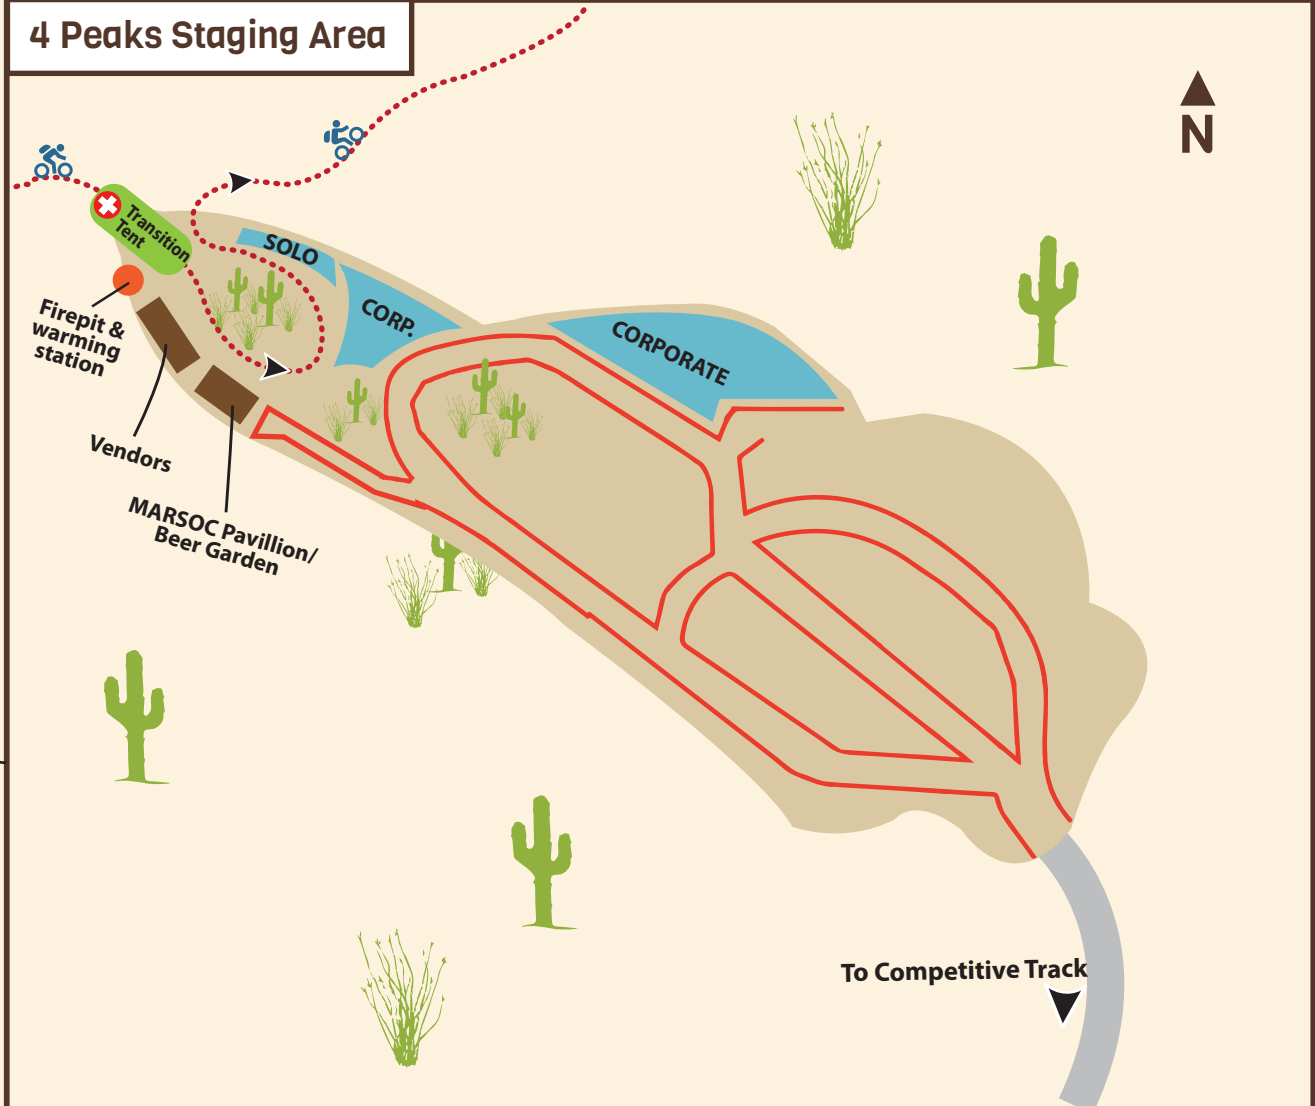

DAWN TO DUSK ARIZONA

VENUE MAP

McDowell Mountain Park
Scottsdale, AZ

LEGEND	
	Course
	Road
	Camping
	Driveway/Fire Lane
	Start/Finish Line
	Medical Aid
	Restrooms

4 Peaks Staging Area

Competitive Track/staging area

Sanctioned by
ZIA RIDES