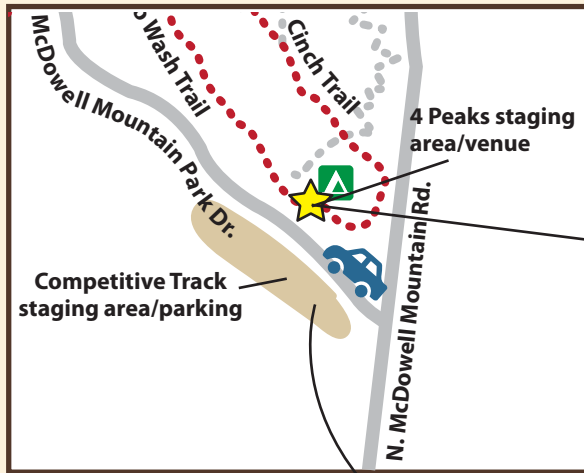

DAWN TO DUSK ARIZONA

VENUE MAP

McDowell Mountain Park
Scottsdale, AZ

LEGEND	
	Course
	Road
	Camping
	Driveway/Fire Lane
	Start/Finish Line
	Medical Aid
	Restrooms

4 Peaks Staging Area

Competitive Track/staging area

Sanctioned by
ZIA RIDES