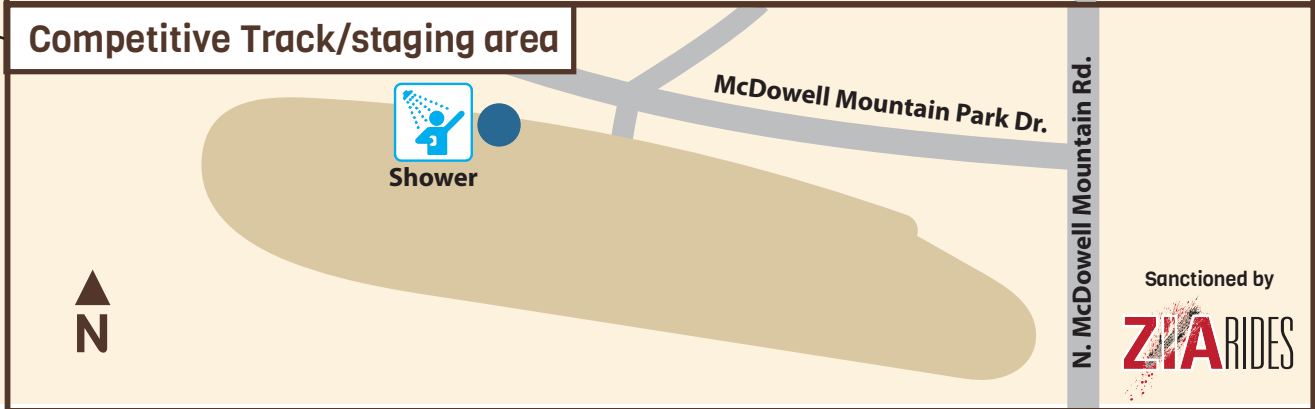

DAWN TO DUSK ARIZONA

VENUE MAP

McDowell Mountain Park
Scottsdale, AZ

LEGEND	
	Course
	Road
	Camping
	Driveway/Fire Lane
	Start/Finish Line
	Medical Aid
	Restrooms

4 Peaks Staging Area

Competitive Track/staging area

Sanctioned by
ZIA RIDES