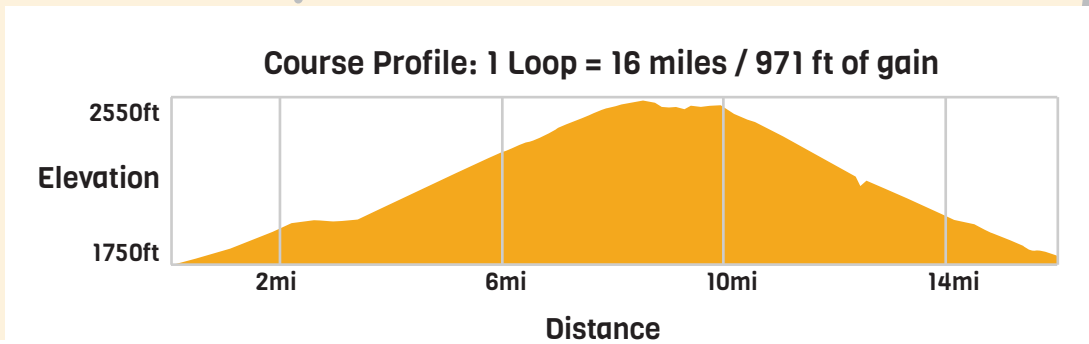

## COURSE MAP

**LEGEND**

- Full Course
- Non-Event Trails
- Roads
- Start/Finish Line
- Campground

Sanctioned by  
**ZIA RIDES**