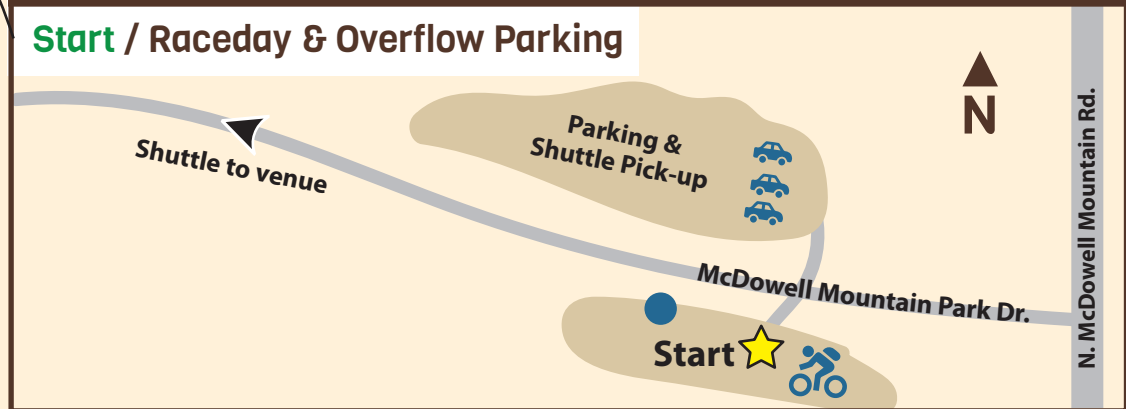

## VENUE MAP

December 10<sup>th</sup>, 2016  
7:15 am - 5:20 pm

McDowell Mountain Park  
Scottsdale, AZ

### Pemberton Trailhead

### Start / Raceday & Overflow Parking