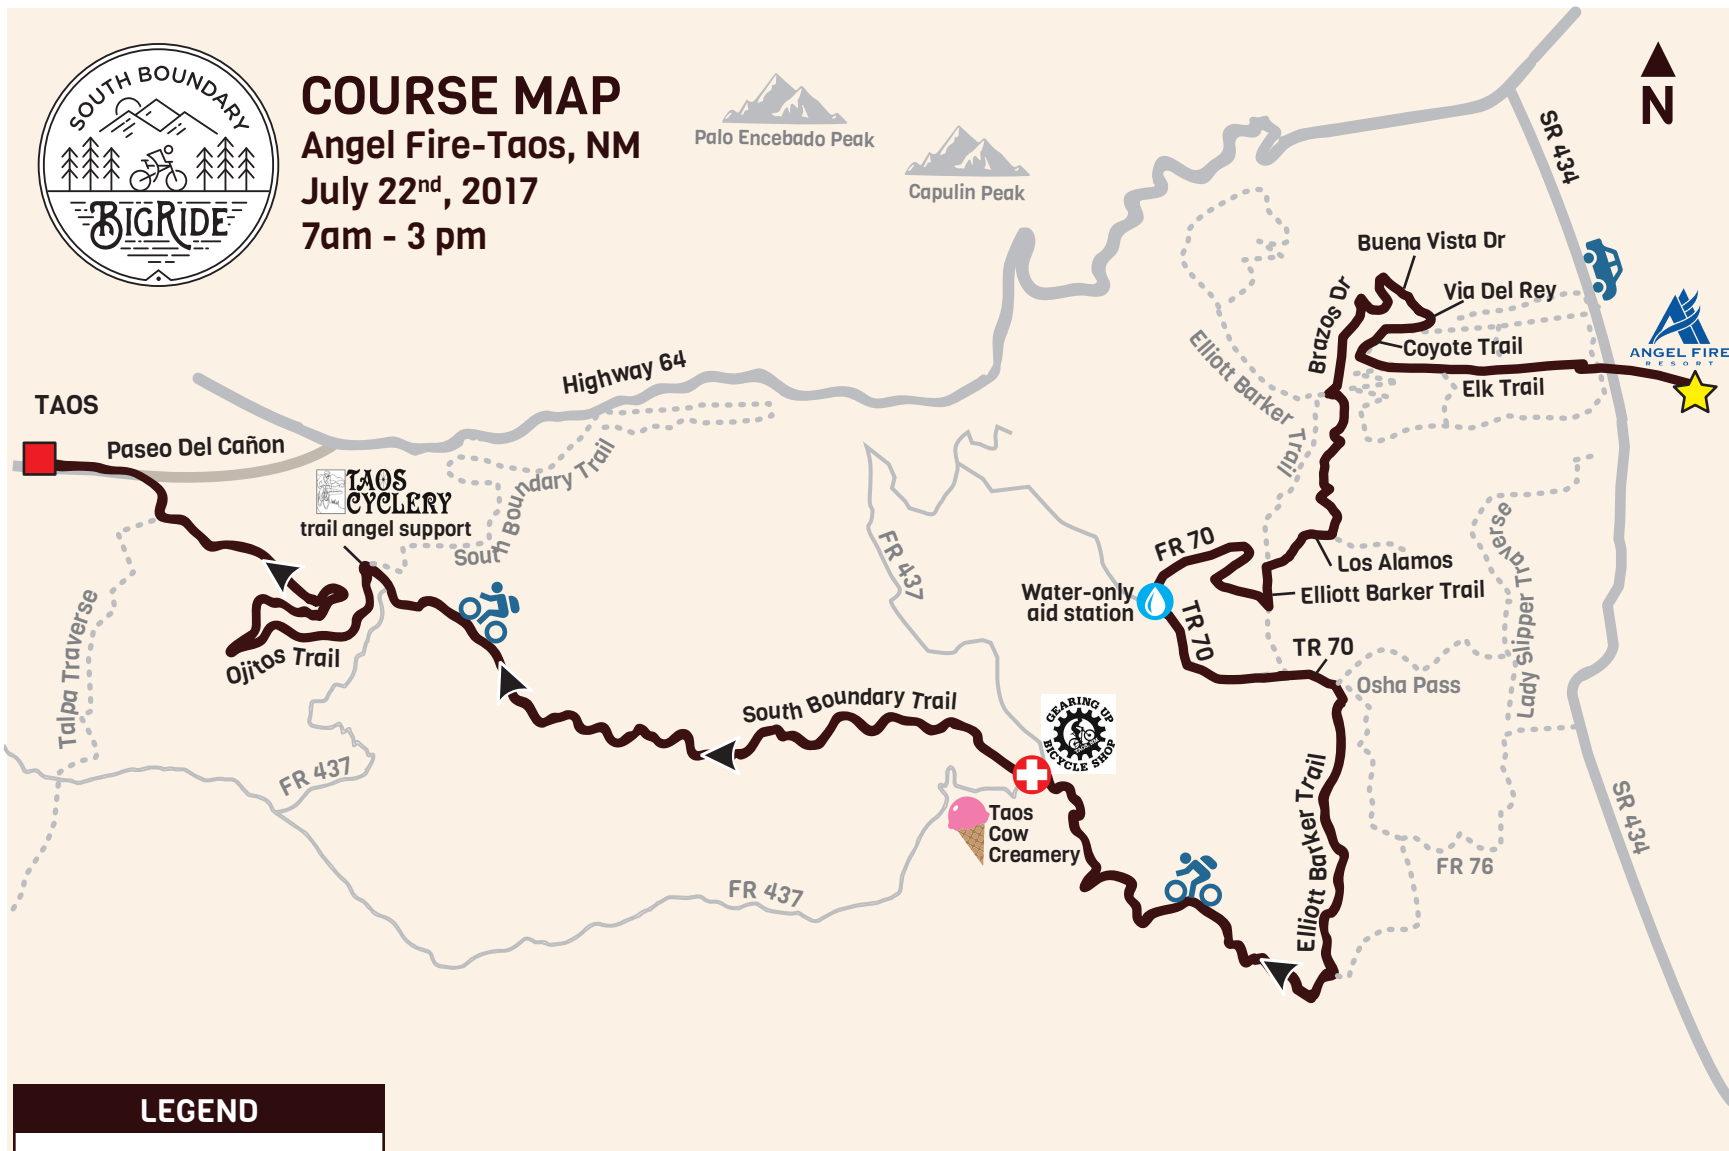

COURSE MAP

Angel Fire-Taos, NM

July 22nd, 2017
7am - 3 pm

Sanctioned by

Proudly Supported by

LEGEND

- Course
- Aid Station
- Water only
- Non-Event Trails
- Roads
- Start
- Finish

Course Profile: 40 miles / 4,000ft of gain