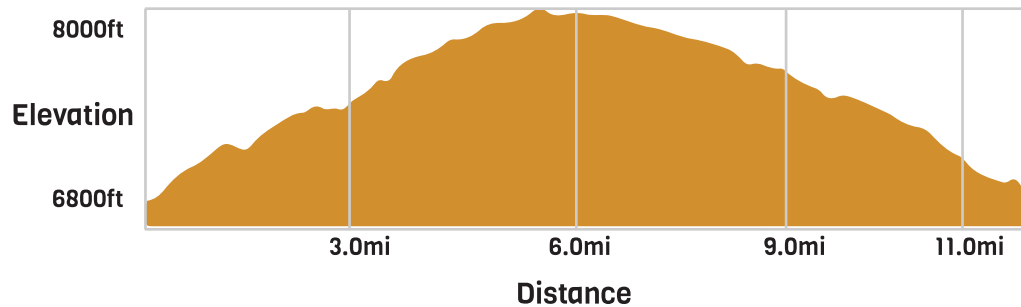

# 12 HOURS IN THE Wild West COURSE MAP

April 22<sup>nd</sup>, 2017  
7am - 7 pm

6 Hour Course: 1 Loop = 6 miles / 580 ft of gain

Full Course Profile: 1 Loop = 11.6 miles / 1,200 ft of gain

**LEGEND**

- Full Course
- 6 Hour Course
- - - Non-Event Trails
- Roads
- ★ Start/Finish Line