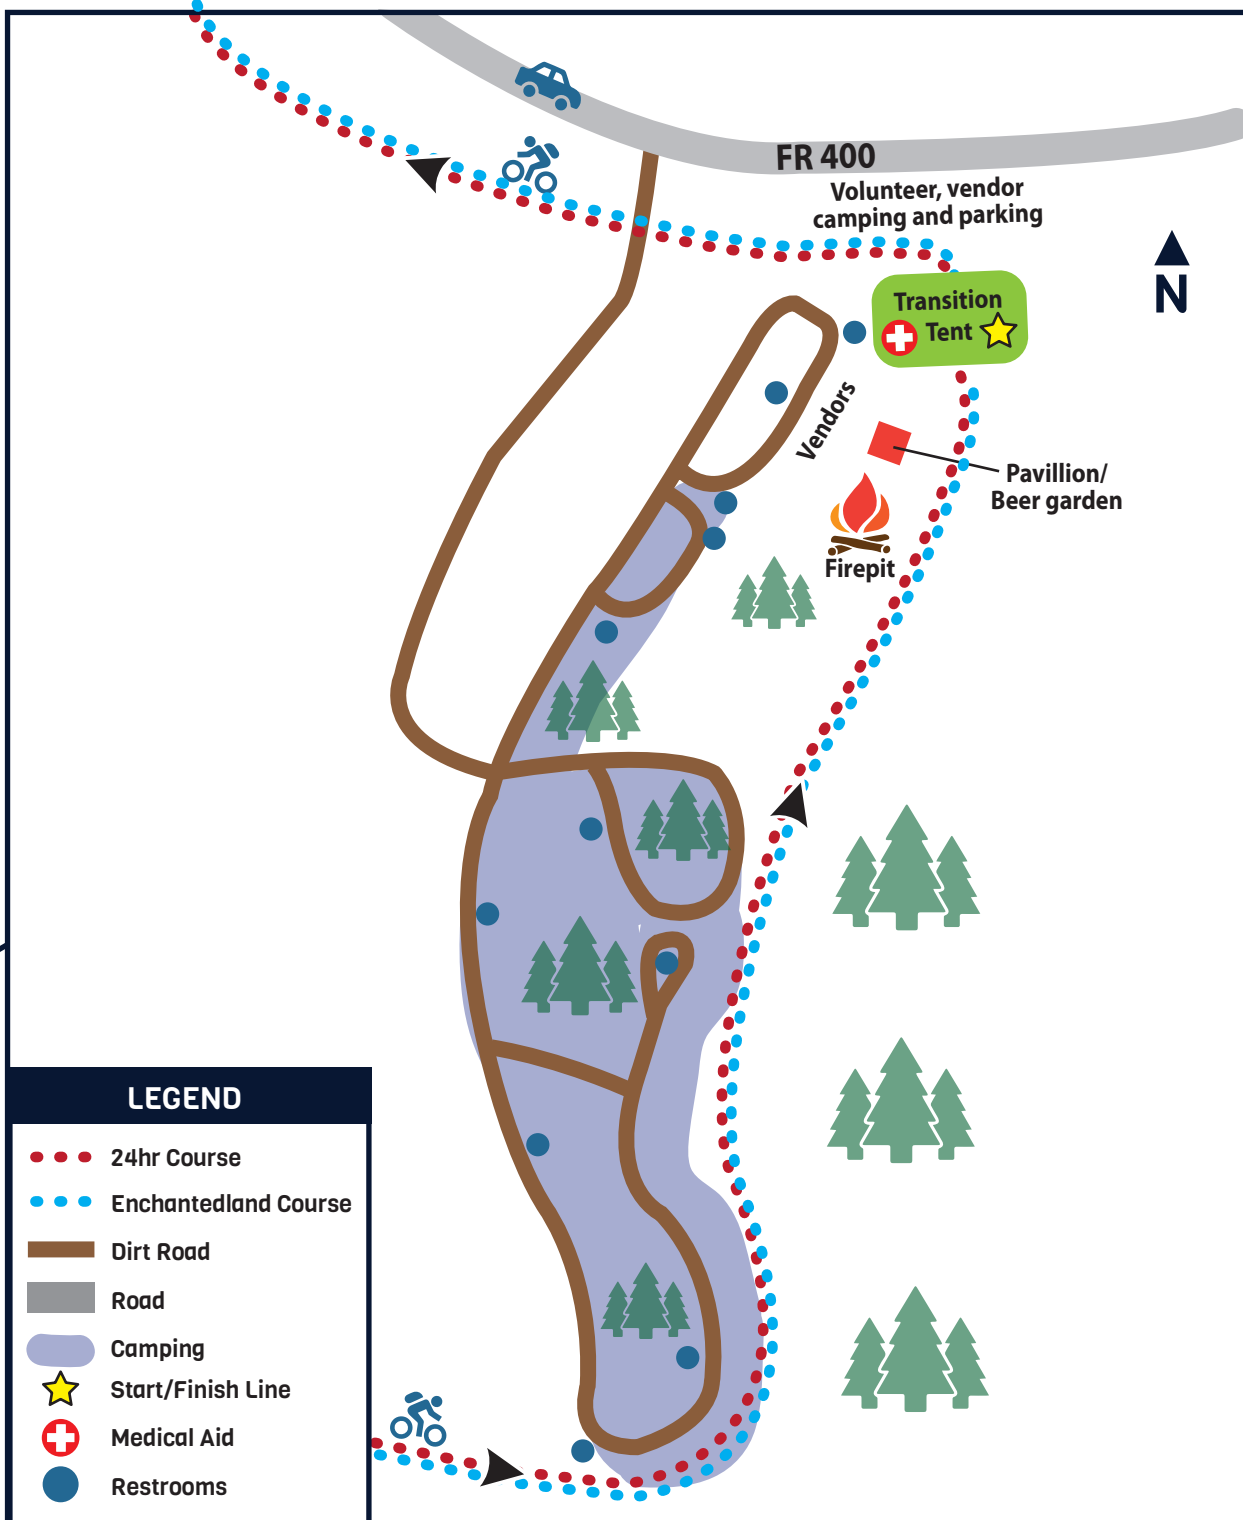

24^{HOURS} IN THE ENCHANTED FOREST

VENUE MAP

McGaffey/Gallup, NM
June 24-25

Sanctioned by

Proudly Supported by