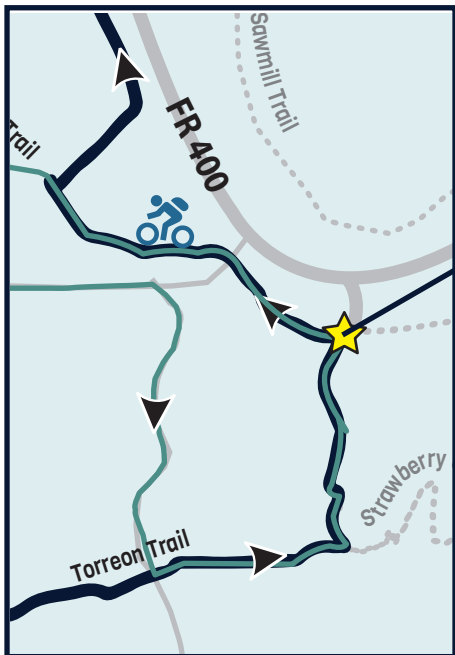

24^{HOURS} IN THE ENCHANTED FOREST

VENUE MAP

McGaffey/Gallup, NM
June 24-25

Sanctioned by

Proudly Supported by