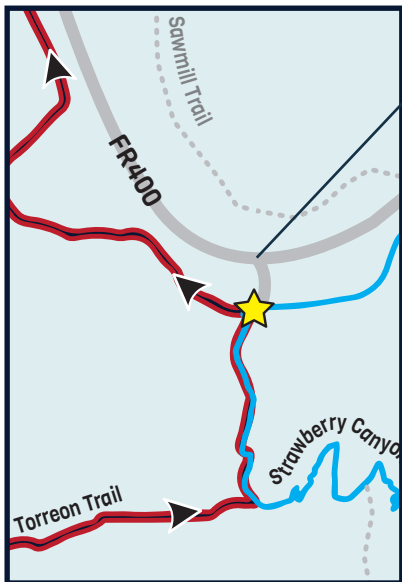

# 24<sup>HOURS</sup> IN THE ENCHANTED FOREST

## VENUE MAP

McGaffey/Gallup, NM  
June 24-25

Sanctioned by

Proudly Supported by