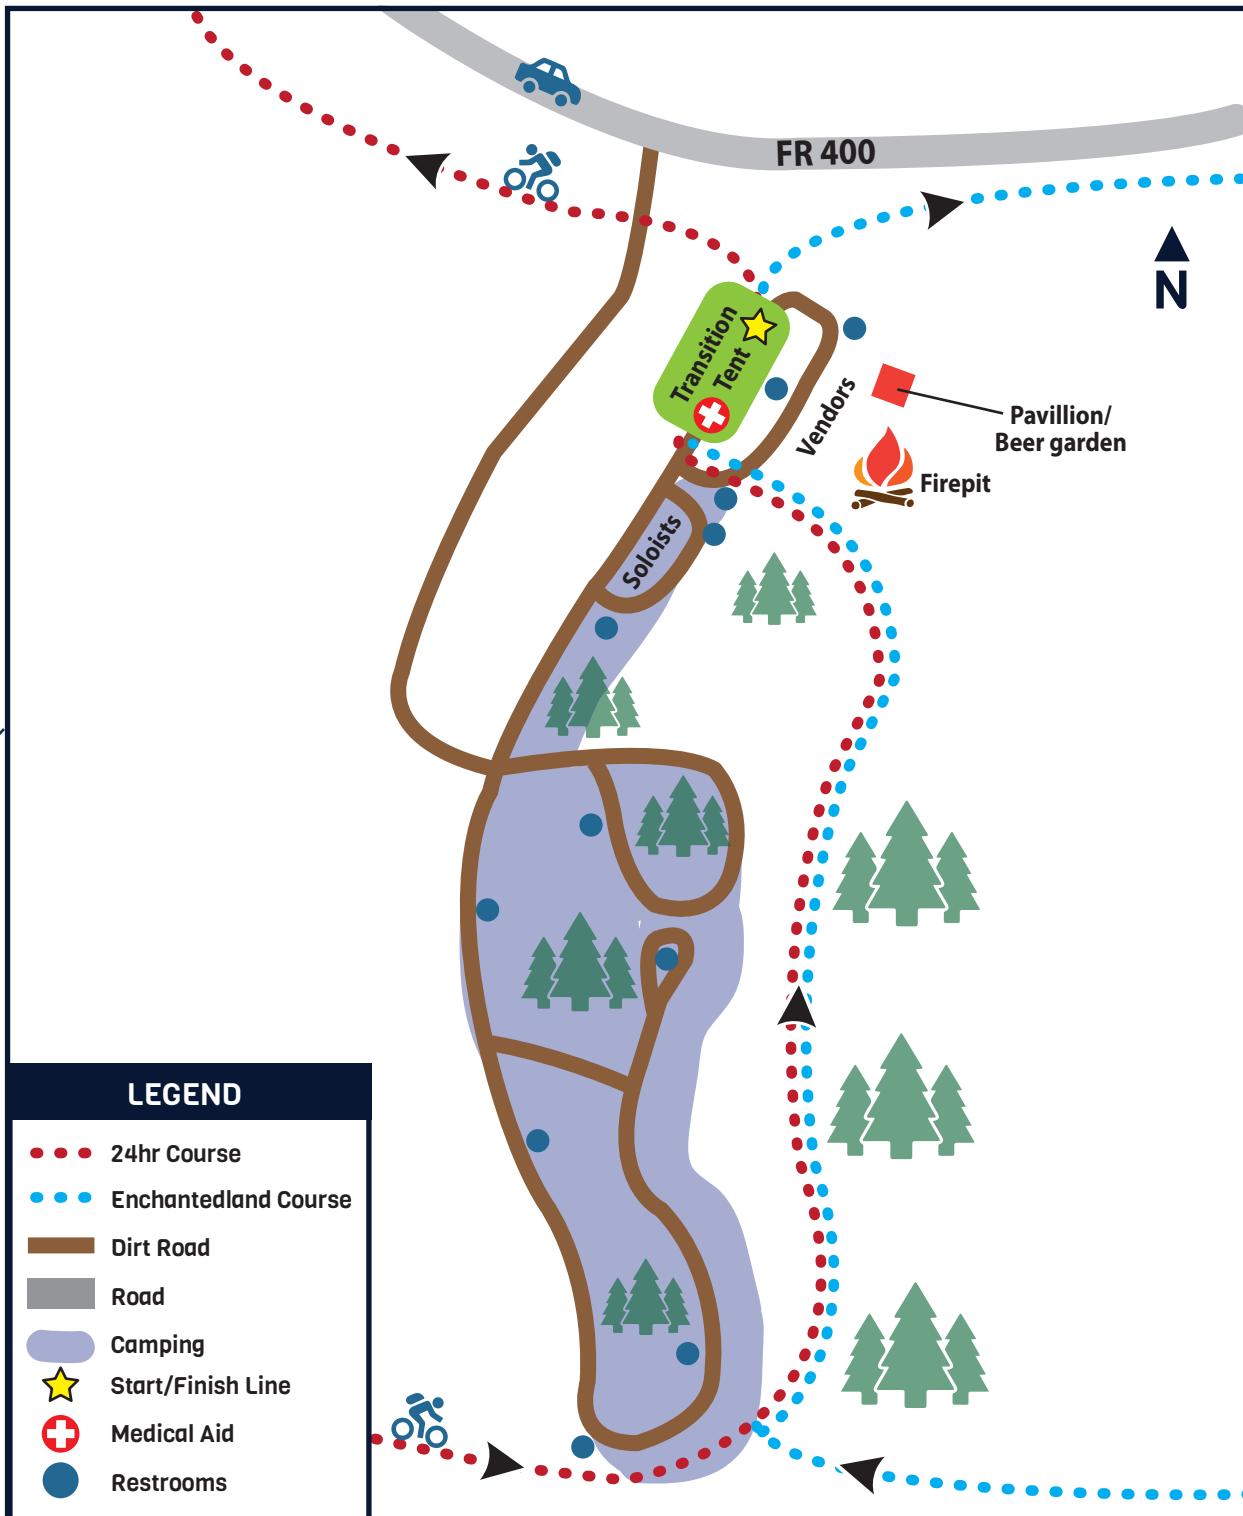

# 24<sup>HOURS</sup> IN THE ENCHANTED FOREST

## VENUE MAP

McGaffey/Gallup, NM  
June 24-25

Sanctioned by

Proudly Supported by