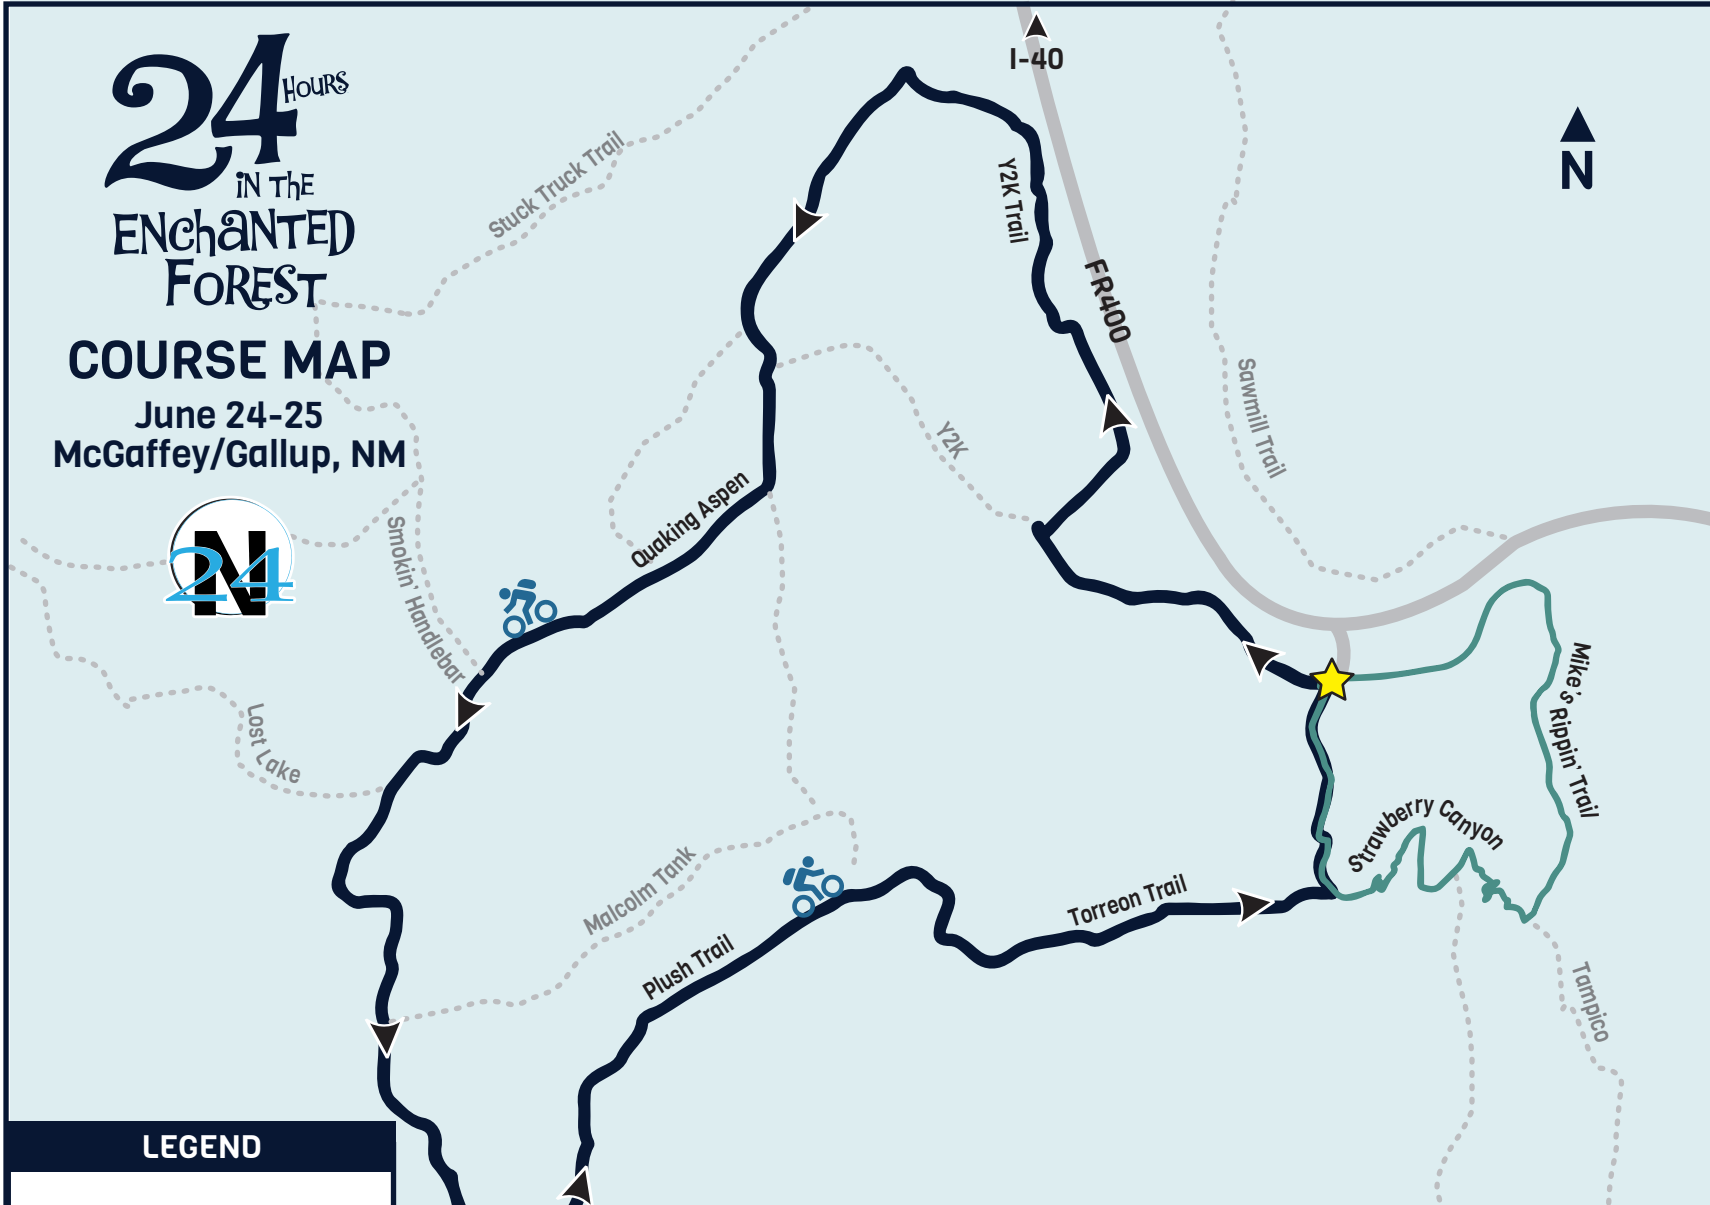

# 24 Hours IN THE ENCHANTED FOREST

## COURSE MAP

June 24-25  
McGaffey/Gallup, NM

### LEGEND

- Full Course
- Enchantedland
- Non-Event Trails
- Roads
- Start/Finish Line

Sanctioned by

Proudly Supported by