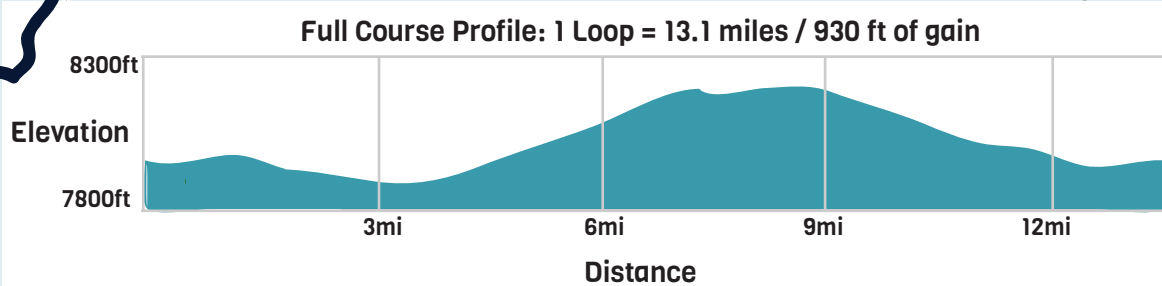

Sanctioned by

Proudly Supported by