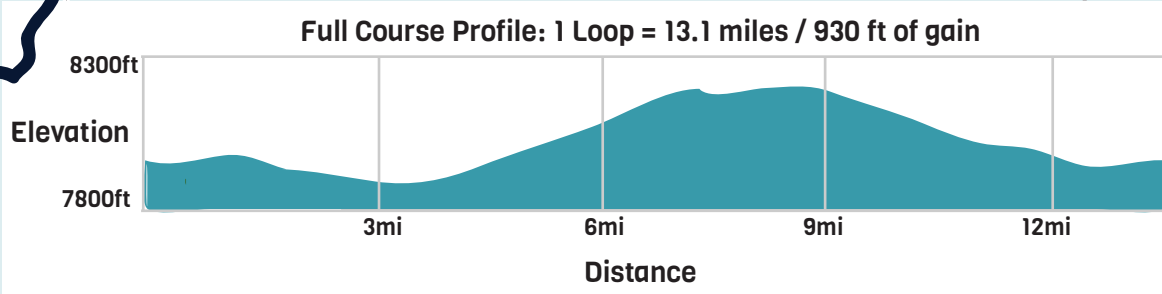

24 Hours IN THE ENCHANTED FOREST

COURSE MAP

June 24-25
McGaffey/Gallup, NM

LEGEND

- Full Course
- Enchantedland
- Non-Event Trails
- Roads
- Aid Station
- Start/Finish Line

Sanctioned by

Proudly Supported by