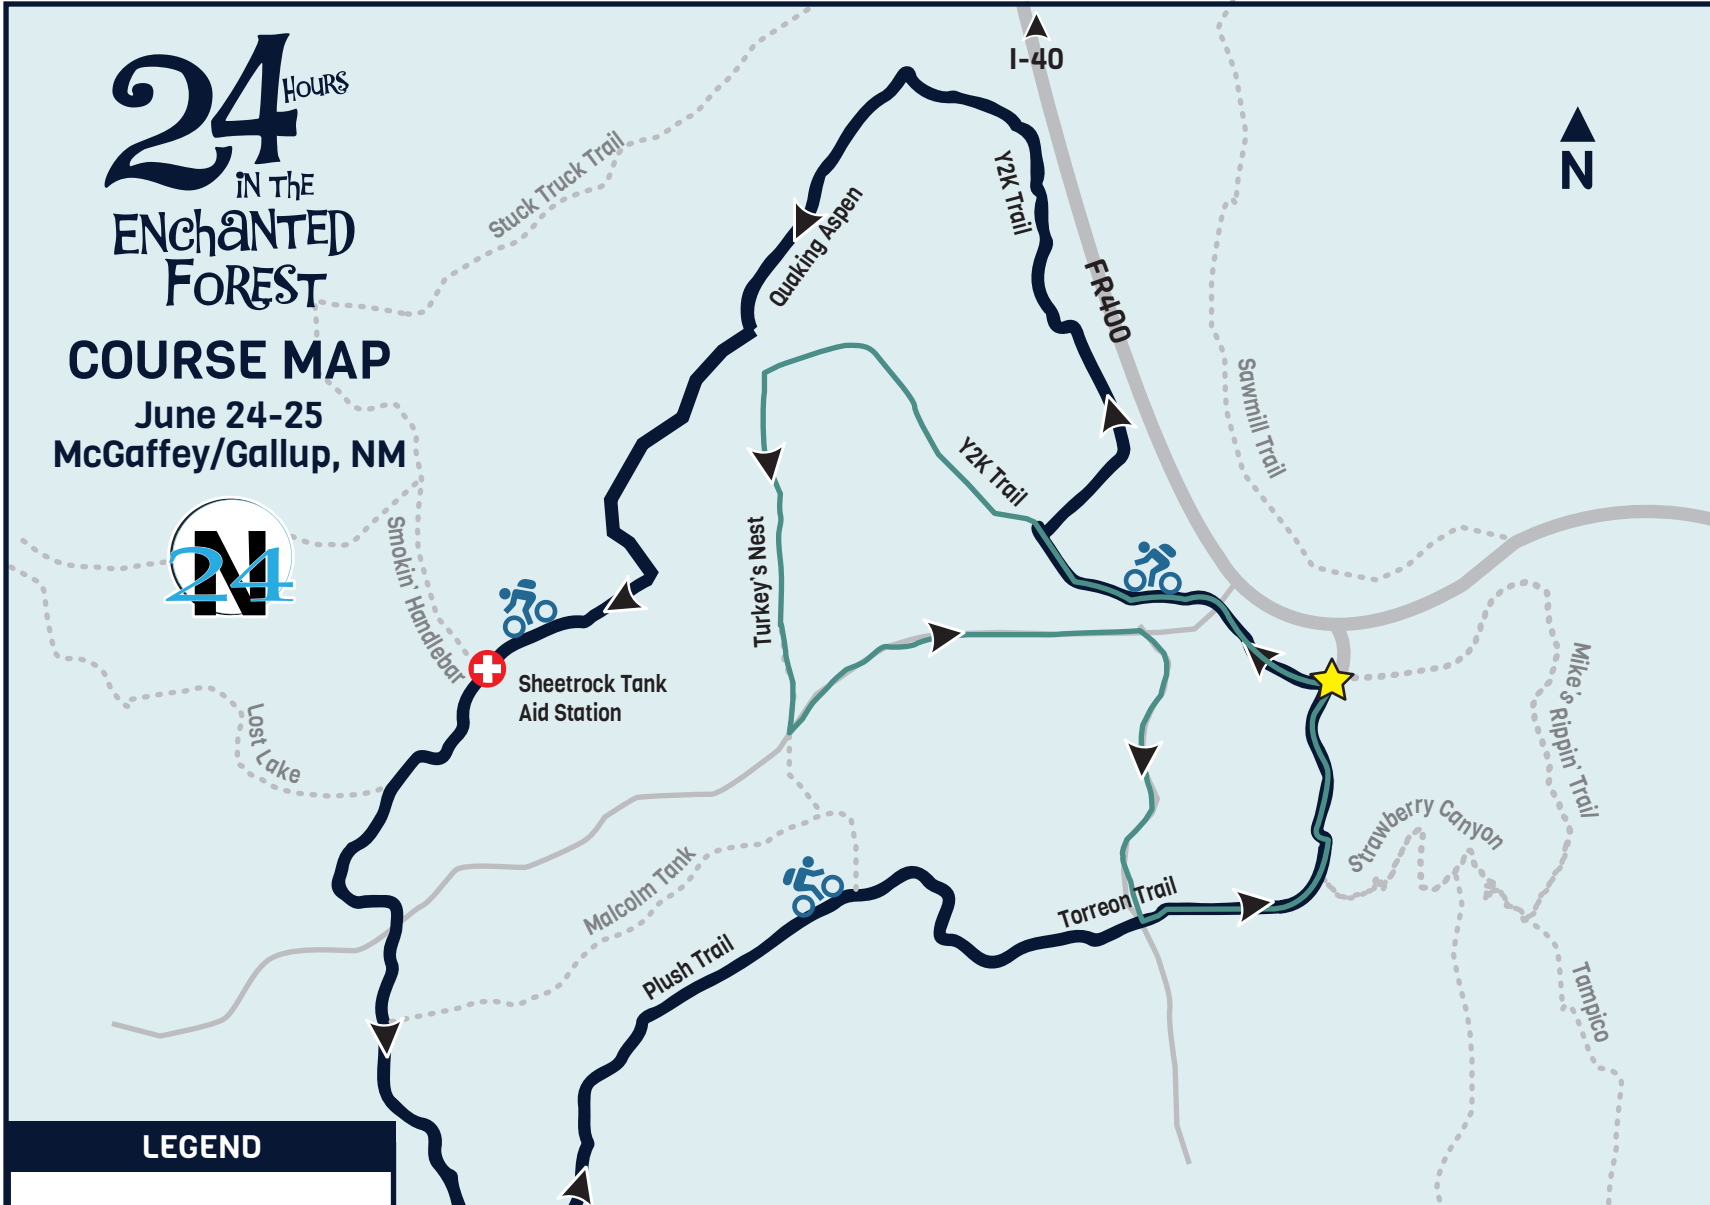

24 Hours IN THE ENCHANTED FOREST

COURSE MAP

June 24-25
McGaffey/Gallup, NM

LEGEND

- Full Course
- Enchantedland
- Non-Event Trails
- Roads
- Aid Station
- Start/Finish Line

Sanctioned by

Proudly Supported by